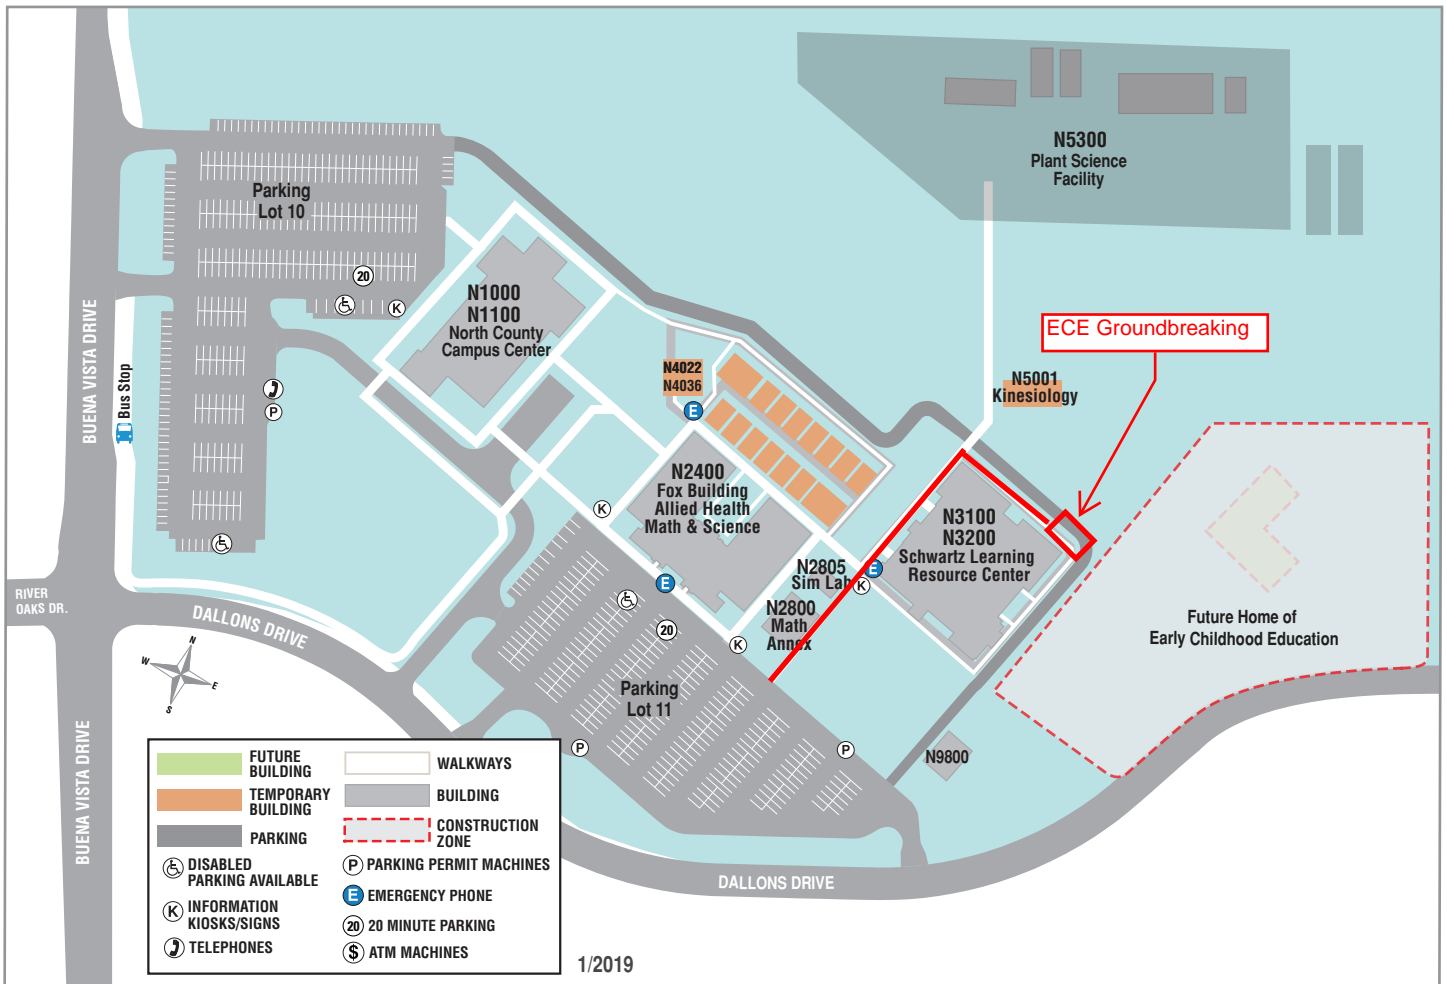

Cuesta College North County Campus

2800 Buena Vista Drive, Paso Robles, CA 93446
(805) 591-6200 | www.cuesta.edu

Admissions & Records/Student Services	N1100
Bookstore.....	N1017
CaFE: CalWORKs/EOPS/Foster Youth.....	N1100
Cafeteria.....	N1022
Campus Center, Check-in, Information.....	N1100
Campus Police/Parking	N1035
Cashier.....	N1020
Children's Center (Early Childhood Education).....	N4022/N4036
Computer Lab & Assessment Lab.....	N1002
Continuing Education (ESL Credit & Non-Credit/GED/Emeritus) ..	N1108
Continuing Education Computer Lab.....	N1002
Counseling	N1001
Dale & Mary Schwartz Learning Resource Center.....	N3100/N3200
Dean's Office	N1129
Disabled Student Programs & Services (DSPS)	N3121
Faculty Support Office	N2432
Financial Aid.....	N1100
Health Center & Mental Health Counseling	N1013
Kinesiology	N5001
Library	N3113
LVN Simulation Lab.....	N2805
Math Annex.....	N2800
Mechanical Yard.....	N9800
Patricia D. Fox Building, Allied Health, Math, & Science	N2400
Plant Science Facility	N5300

Student Life & Leadership.....	N1005
Student Success Center/Academic Tutoring.....	N3130
Student Success Center/Math Tutoring.....	N3129
Veteran's Resource Center	N1008
Writing Center/ESL Language Lab	N3134

Parking Permits: Parking permits are required on the North County Campus and also are valid on the San Luis Obispo Campus.

Textbooks: Textbooks can be purchased at the North County Campus Bookstore or at the San Luis Obispo Campus Bookstore.

North County Off Campus Instructional Sites

A limited number of Cuesta College North County courses are offered at sites other than the North County Campus.

In the Class Finder, look for:

- **Atascadero High School (AHS)**, 1 High School Hill, Atascadero
- **Atascadero State Hospital (ASH)**, 10333 El Camino Real, Atascadero
- **North County Off-Campus (NCO)**
- **Paso Robles High School (PRH)**, 801 Niblick Rd., Paso Robles
- **Templeton High School (TMH)**, 1200 Main St., Templeton

NOTE: Parking Permits are not required at the off-campus sites.