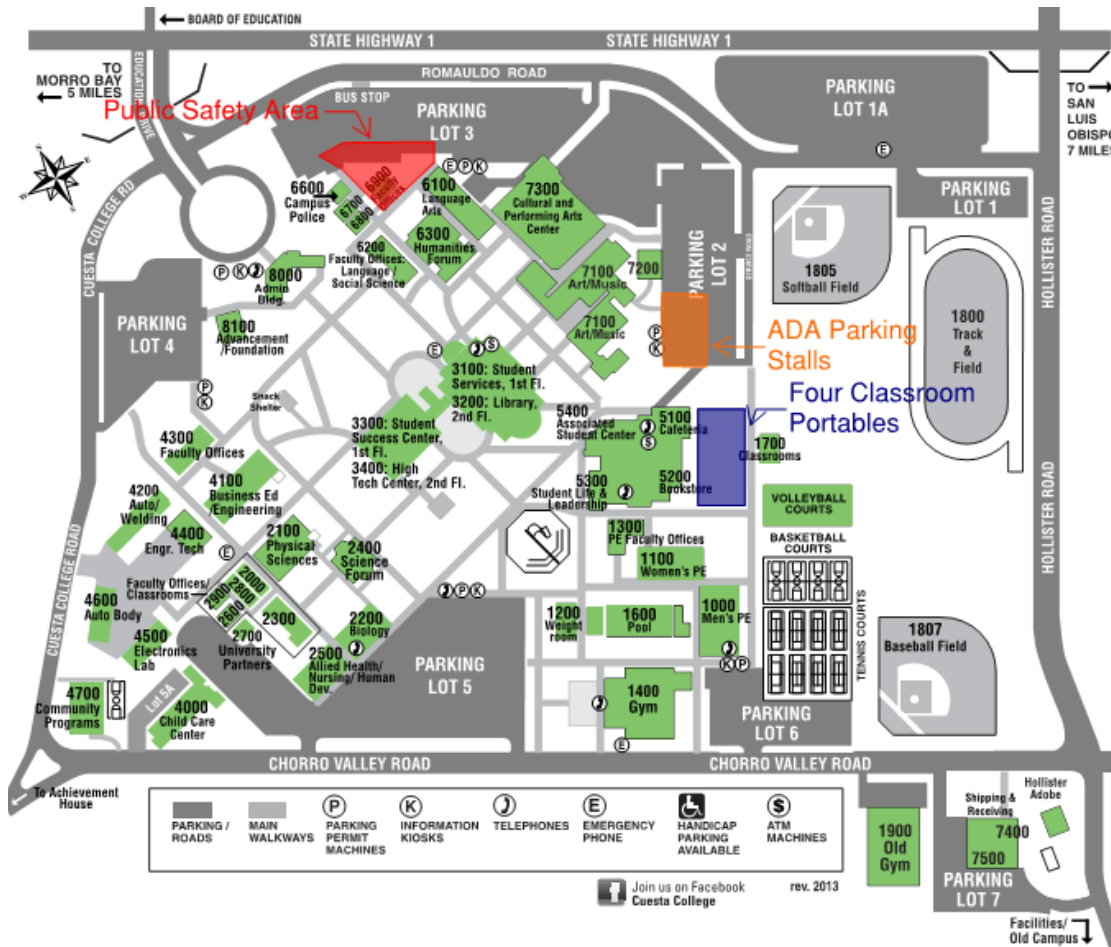

TOGETHER, BUILDING VALUE EVERY DAY.