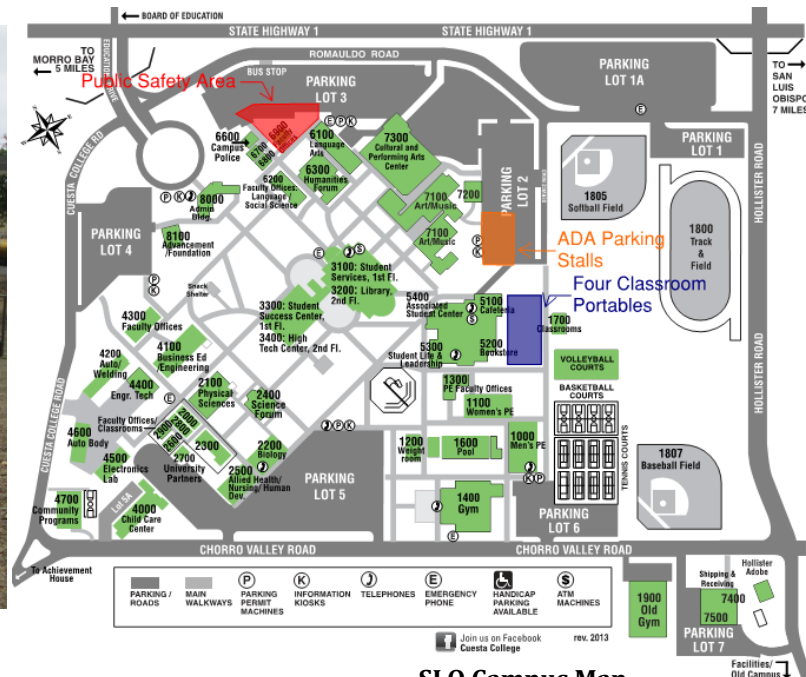

SLO Campus Map

TOGETHER, BUILDING VALUE EVERY DAY.